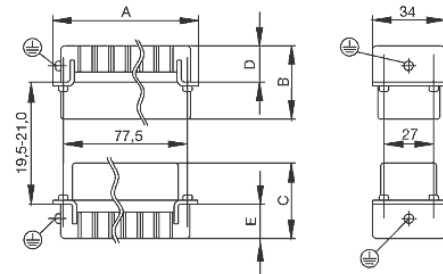

Weidmüller Interface GmbH & Co. KG
Klingenbergstraße 16
D-32758 Detmold
Germany
Fon: +49 5231 14-0
Fax: +49 5231 14-292083
www.weidmueller.com

Drawings

Tightening torques and screwing tools

Screw size	Connector type	Dia. tightening torque in Nm	Recommended blade inserts and AF size for hexagon socket
M 2.5	Signal contacts		
	S 6/6	0.5 - 0.55	SD 0.6 x 3.5 mm or PZO
	S 6/12	0.5 - 0.55	SD 0.6 x 3.5 mm or PZO
M 2.9 x 0.5	Fastening screws		
	HQ 4/2	0.8 (plastic) / 1.1 (metal)	SD 0.6 x 3.5 mm or PH0
	HQ 8	0.8 (plastic) / 1.1 (metal)	SD 0.6 x 3.5 mm or PH0
	HQ 17	0.8 (plastic) / 1.1 (metal)	SD 0.6 x 3.5 mm or PH0
M 3	Contact screws		
	HA 3	0.5 - 0.55	SD 0.5 x 3.0 mm
	HA 4	0.5 - 0.55	SD 0.5 x 3.0 mm
	HA 10 bis HA 48	0.5 - 0.55	SD 0.6 x 3.5 mm or PH0
	HE	0.5 - 0.55	SD 0.6 x 3.5 mm or PZO
	HVE	0.5 - 0.55	SD 0.6 x 3.5 mm or PZO
	Signal contacts:		
	S 4/2	0.5 - 0.55	SD 0.6 x 3.5 mm or PZO
	S 4/8	0.5 - 0.55	SD 0.6 x 3.5 mm or PZO
	PE connection via female contact		
	S 4	0.5 - 0.8	SD 0.6 x 3.5 mm
	ConCept modular frame, metal	0.5 - 0.55	SD 0.6 x 3.5 mm
	PE terminal		
	HQ 5	0.5 - 0.55	SD 0.6 x 3.5 or 0.8 x 4 mm
	HQ 7	0.5 - 0.55	SD 0.6 x 3.5 or 0.8 x 4 mm
	Fastening screws	0.5 - 0.55	SD 0.6 x 3.5 mm or PZO
	Guide pin	0.5 - 0.55	SD 0.6 x 3.5 mm or PZO
	Guide bush	0.5 - 0.55	SD 0.6 x 3.5 mm or PZO
	Coding pins	0.5 - 0.55	SD 0.6 x 3.5 mm or PZO
	M 4	Contact screws	
HSB		1.2 - 1.5	SD 0.6 x 3.5 or 0.8 x 4 mm or PZ1
PE connection via male contact			
S 4		0.5 - 0.8	SD 0.6 x 3.5 mm
ConCept modular frame, metal		1.2 - 1.5	SD 0.6 x 3.5 mm
PE terminal			
HA		1.2 - 1.5	SD 0.6 x 3.5 or 0.8 x 4 mm or PH1
HE		1.2 - 1.5	SD 0.6 x 3.5 or 0.8 x 4 mm or PH1
HEE		1.2 - 1.5	SD 0.6 x 3.5 or 0.8 x 4 mm or PH1
HVE		1.2 - 1.5	SD 0.6 x 3.5 or 0.8 x 4 mm or PH1
HD		1.2 - 1.5	SD 0.6 x 3.5 or 0.8 x 4 mm or PZ1
HDD		1.2 - 1.5	SD 0.6 x 3.5 or 0.8 x 4 mm or PZ1
S 6/6 (for signal contacts)		1.2 - 1.5	0.8 x 4 mm or PZ1
ConCept modular frame, plastic		1.2 - 1.5	0.8 x 4 mm or PZ1
M 5		PE terminal	
	HSB	2 - 2.5	SD 1 x 5.5 mm or PZ2
	S 4/0 (Screw connection)	2 - 2.5	SD 1.2 x 6.5 mm or PH2
	S 4/0 (Axial screw connection)	2 - 2.5	SD 0.8 x 4 mm or PZ 2
	S 4/2	2 - 2.5	SD 1.2 x 6.5 mm or PH2
	S 4/8	2 - 2.5	SD 1.2 x 6.5 mm or PH2
	S 6/12	2 - 2.5	SD 0.8 x 4 mm or PZ 2
	S 6/36	2 - 2.5	SD 1.2 x 6.5 mm or PH2
	S 8/24	2 - 2.5	SD 1.2 x 6.5 mm or PH2
	S 12/2	2 - 2.5	SD 1.2 x 6.5 mm or PH2
	M 6	Power contacts	
S 4/0 (Screw connection)		1.2 (1.5 mm ²) / 2 (2.5 mm ²) / 3 (4-16 mm ²)	SD 0.8 x 4 mm
S 4/2		1.2 (1.5 mm ²) / 2 (2.5 mm ²) / 3 (4-16 mm ²)	SD 0.8 x 4 mm
S 4/8		1.2 (1.5 mm ²) / 2 (2.5 mm ²) / 3 (4-16 mm ²)	SD 0.8 x 4 mm
M 7 x 0.75	Power contacts		
	S 4	1.1 - 1.7	SW 2
	S 6/6 (+ PE)	6 - 8	SW 4
M 8 x 0.75	Power contacts		
	S 6/12	1.1 - 1.7	SW 2
	S 8/0 (+ PE)	6 (10-16 mm ²) - 7 (25 mm ²)	SW 4
M10 x 1	Power contacts		
	S 4/0 (Axial connection)	2 - 3	SW 3